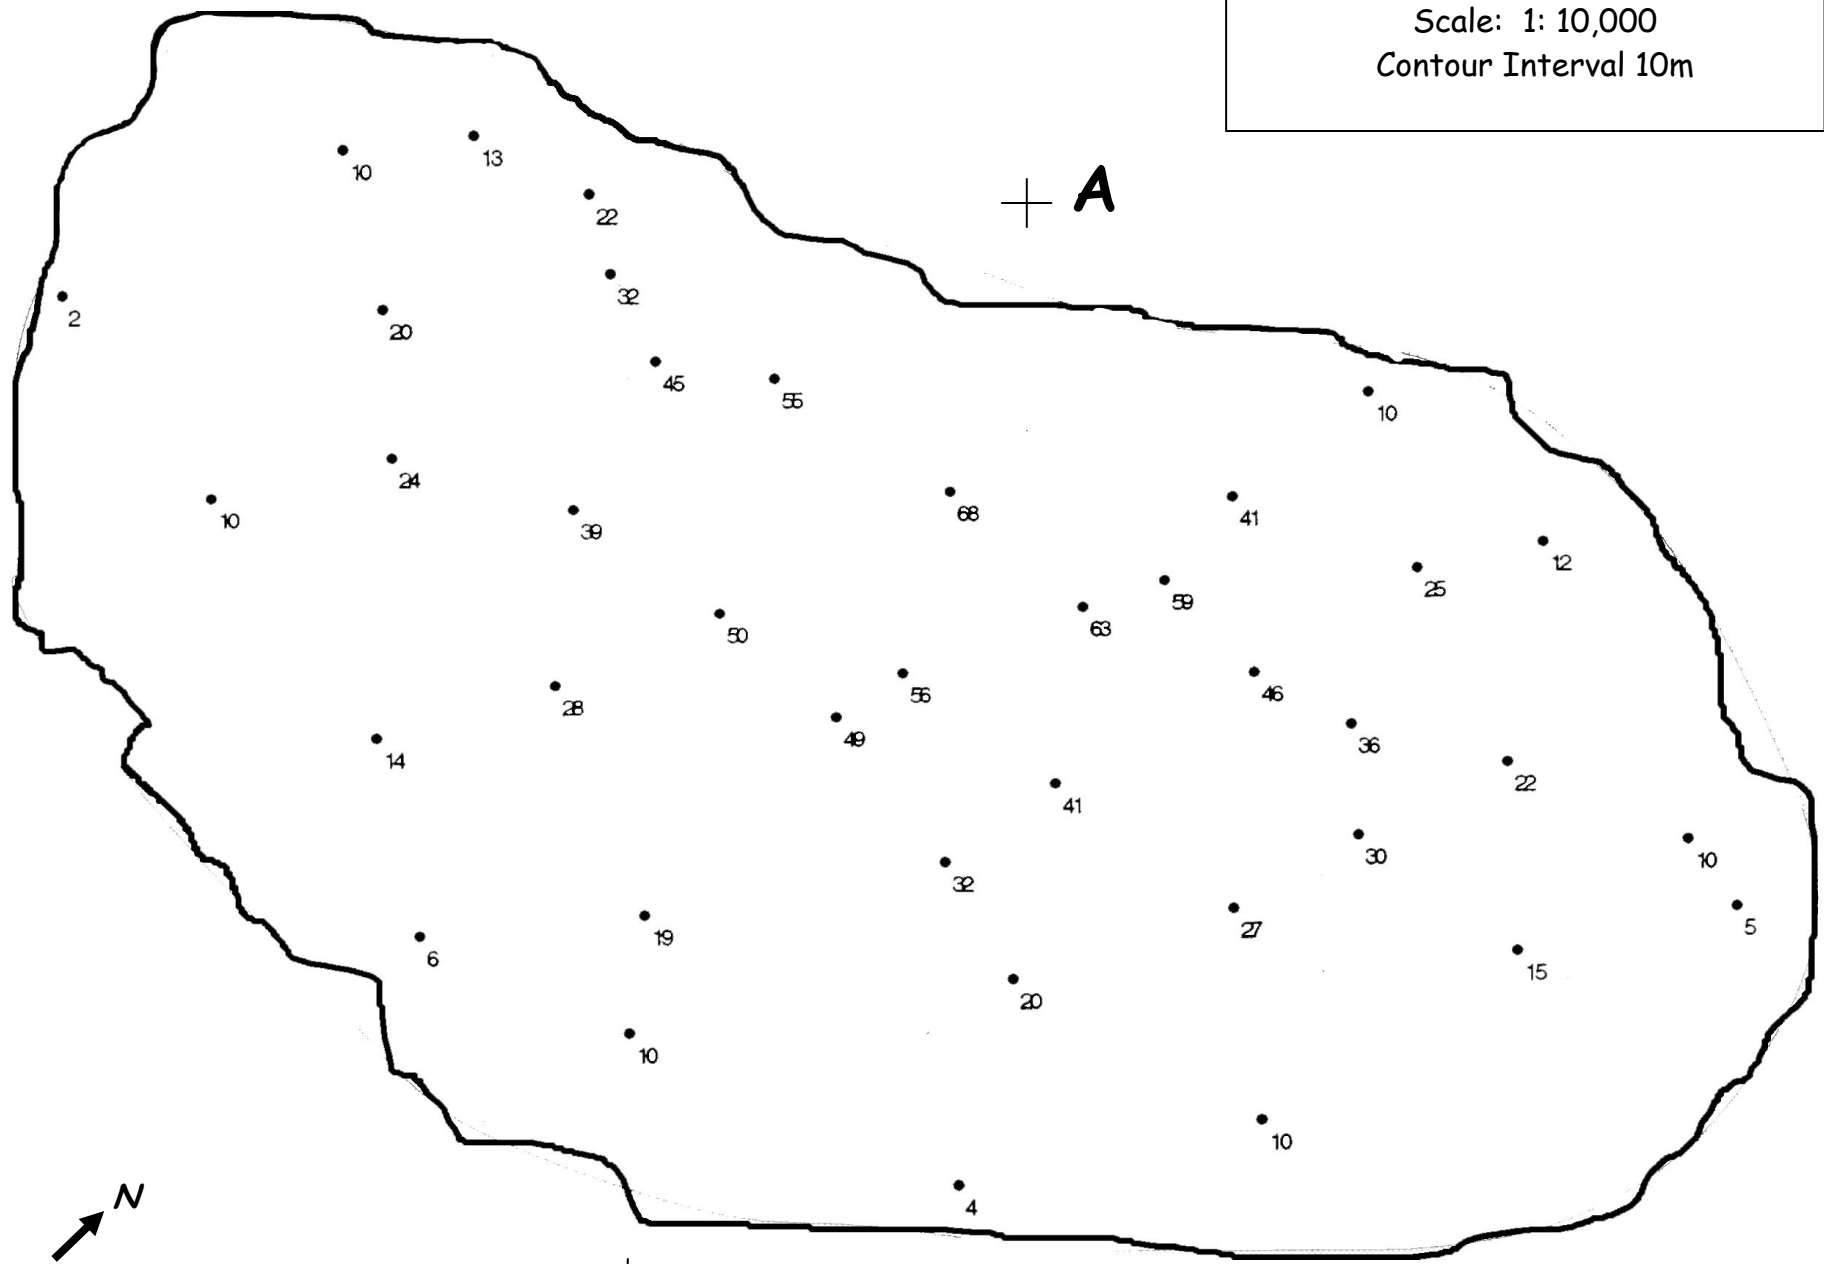

# Aurum Island

Scale: 1: 10,000  
Contour Interval 10m

**B**

**A**